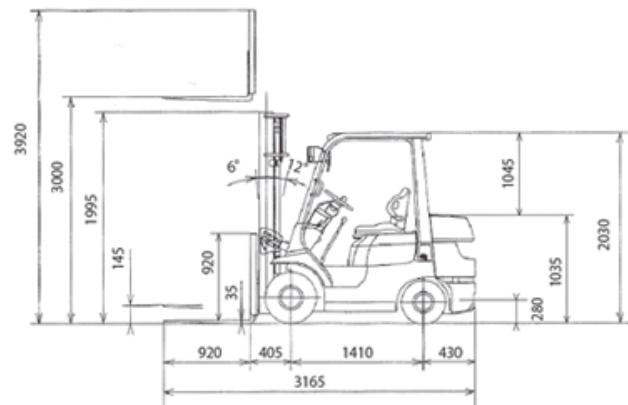

- ・ 長ツメ
- ・ 長サヤ
- ・ カラータイヤ
- ・ パトライト

■ 車体表

7FG/7FD15		※ V,SV,FV		許容荷重 (kg)					
ロードセンター (mm)	シングルタイヤ	揚高 (mm)							
		4000	4500	5000	5500	6000	6000		
500	1500	1450	1300	1300	---	---	---		
600	1350	1300	1170	---	---	---	---		
700	1220	1180	1060	---	---	---	---		
800	1120	1080	970	---	---	---	---		
900	1040	1000	900	---	---	---	---		
1000	960	930	830	---	---	---	---		
1100	900	870	780	---	---	---	---		
1200	840	810	730	---	---	---	---		
500	1500	1450	1350	1300	1200	---	---		
600	1350	1300	1210	1170	1080	---	---		
700	1220	1180	1100	1060	980	---	---		
800	1120	1080	1010	970	900	---	---		
900	1040	1000	930	900	830	---	---		
1000	960	930	860	830	770	---	---		
1100	900	870	810	780	720	---	---		
1200	840	810	760	730	670	---	---		

7FG/7FD15		FSV		許容荷重 (kg)							
ロードセンター (mm)	シングルタイヤ	揚高 (mm)									
		4300	4700	5000	5500	6000	6500	7000	7000		
500	1400	1350	1250	950	700	---	---	---	---		
600	1260	1210	1120	850	630	---	---	---	---		
700	1150	1100	1020	780	570	---	---	---	---		
800	1050	1010	940	710	520	---	---	---	---		
900	970	940	870	660	480	---	---	---	---		
1000	900	870	810	610	450	---	---	---	---		
1100	840	810	750	570	420	---	---	---	---		
1200	790	760	710	540	390	---	---	---	---		
500	1400	1350	1300	1250	1100	900	650	---	---		
600	1260	1210	1170	1120	990	810	580	---	---		
700	1150	1100	1060	1020	900	730	530	---	---		
800	1050	1010	980	940	830	670	490	---	---		
900	970	940	900	870	760	620	450	---	---		
1000	900	870	840	810	710	580	420	---	---		
1100	840	810	780	750	660	540	390	---	---		
1200	790	760	730	710	620	510	360	---	---		