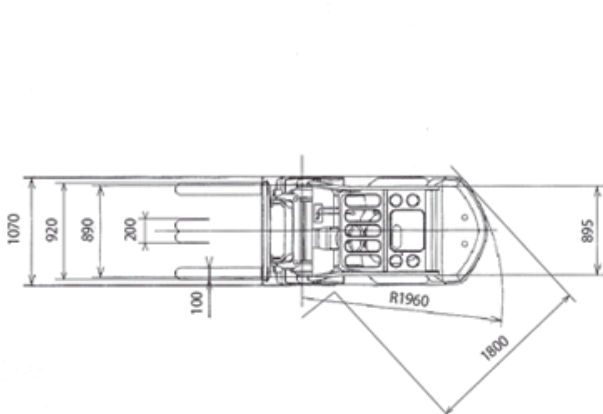

- ・ 長ツメ
- ・ 長サヤ
- ・ カラータイヤ
- ・ パトライト

■ 車体表

7FG/7FD15		※ V,SV,FV		許容荷重 (kg)					
ロードセンター (mm)	シングルタイヤ	揚高 (mm)							
		4000	4500	5000	5500	6000	6000		
500	1500	1450	1300	1300	---	---	---		
600	1350	1300	1170	---	---	---	---		
700	1220	1180	1060	---	---	---	---		
800	1120	1080	970	---	---	---	---		
900	1040	1000	900	---	---	---	---		
1000	960	930	830	---	---	---	---		
1100	900	870	780	---	---	---	---		
1200	840	810	730	---	---	---	---		
500	1500	1450	1350	1300	1200	---	---		
600	1350	1300	1210	1170	1080	---	---		
700	1220	1180	1100	1060	980	---	---		
800	1120	1080	1010	970	900	---	---		
900	1040	1000	930	900	830	---	---		
1000	960	930	860	830	770	---	---		
1100	900	870	810	780	720	---	---		
1200	840	810	760	730	670	---	---		

7FG/7FD15		FSV		許容荷重 (kg)							
ロードセンター (mm)	シングルタイヤ	揚高 (mm)									
		4300	4700	5000	5500	6000	6500	7000	7000		
500	1400	1350	1250	950	700	---	---	---	---		
600	1260	1210	1120	850	630	---	---	---	---		
700	1150	1100	1020	780	570	---	---	---	---		
800	1050	1010	940	710	520	---	---	---	---		
900	970	940	870	660	480	---	---	---	---		
1000	900	870	810	610	450	---	---	---	---		
1100	840	810	750	570	420	---	---	---	---		
1200	790	760	710	540	390	---	---	---	---		
500	1400	1350	1300	1250	1100	900	650	---	---		
600	1260	1210	1170	1120	990	810	580	---	---		
700	1150	1100	1060	1020	900	730	530	---	---		
800	1050	1010	980	940	830	670	490	---	---		
900	970	940	900	870	760	620	450	---	---		
1000	900	870	840	810	710	580	420	---	---		
1100	840	810	780	750	660	540	390	---	---		
1200	790	760	730	710	620	510	360	---	---		